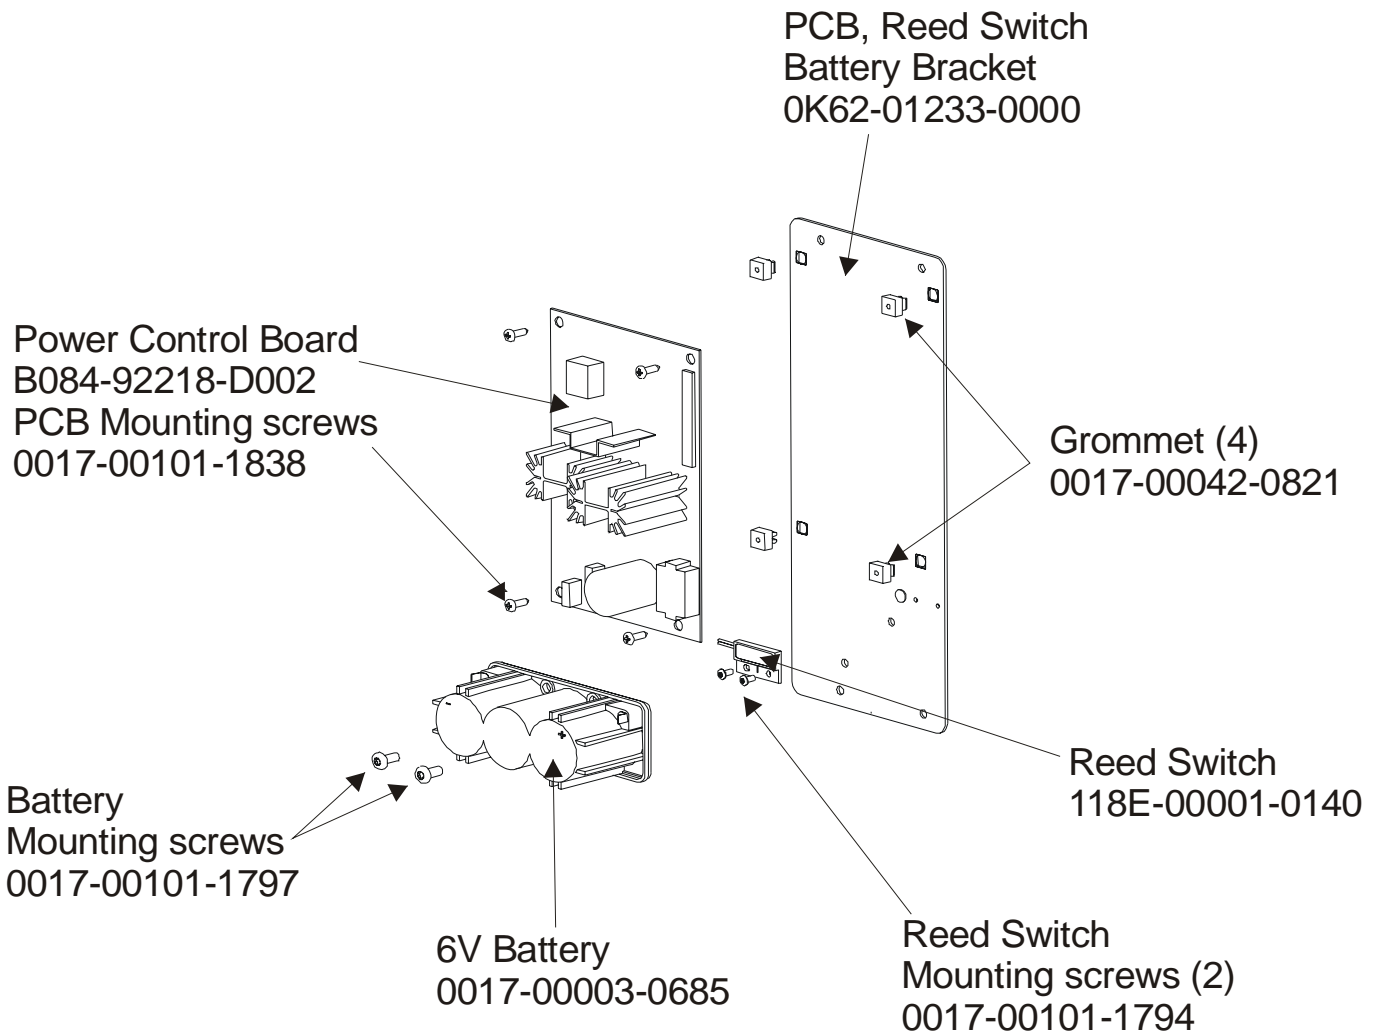

## Pedal Lever Assembly Components

95XEZ-0XXX-01  
S/N WZX100000 and up

**ARCTIC SILVER 95XEZ**  
**PCB, Battery, Reed Switch & Bracket**

**95XEZ-0XXX-01**  
**S/N WZX100000 and up**

**ARCTIC SILVER 95XEZ**